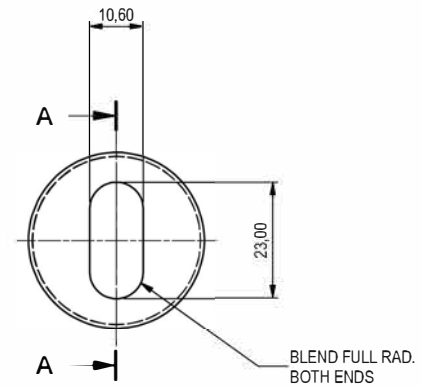

SECTION A - A

GLAZE ALL OVER

FOR PART DETAILS AND SPECIFICATIONS SEE  
MANUFACTURING DRAWING BAB-372

ISOMETRIC VIEW

IF IN DOUBT ASK			TOLERANCES UNLESS STATED	DRN	MAT'L	CONFIDENTIAL INFORMATION © Morgan Advanced Ceramics Ltd.
				TS	SINTOX AL	
				CHK'D	FIN	
1	101404	05/05/2010		DATE	SPEC	
ISS	C/N	DATE	DIMENSIONS IN MILLIMETRES		SCALE	
THIRD ANGLE			DO NOT SCALE	ITEM DESCRIPTION REFLECTOR (BAB-372)		DRG. No. WD-008